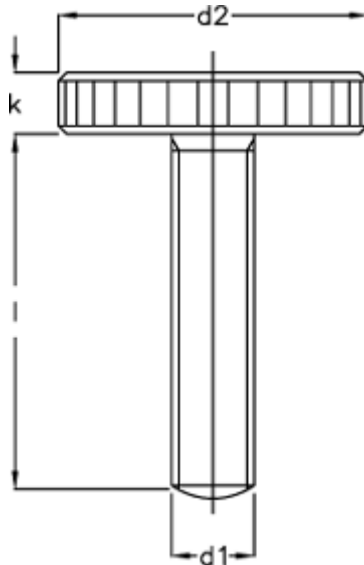

Article number: 20701640

Description: E+G Flat knurled thumb screw DIN 653-M8-25

## Measures

---

d1 = M8

d2 = 30

K = 6.0

Length l = 25